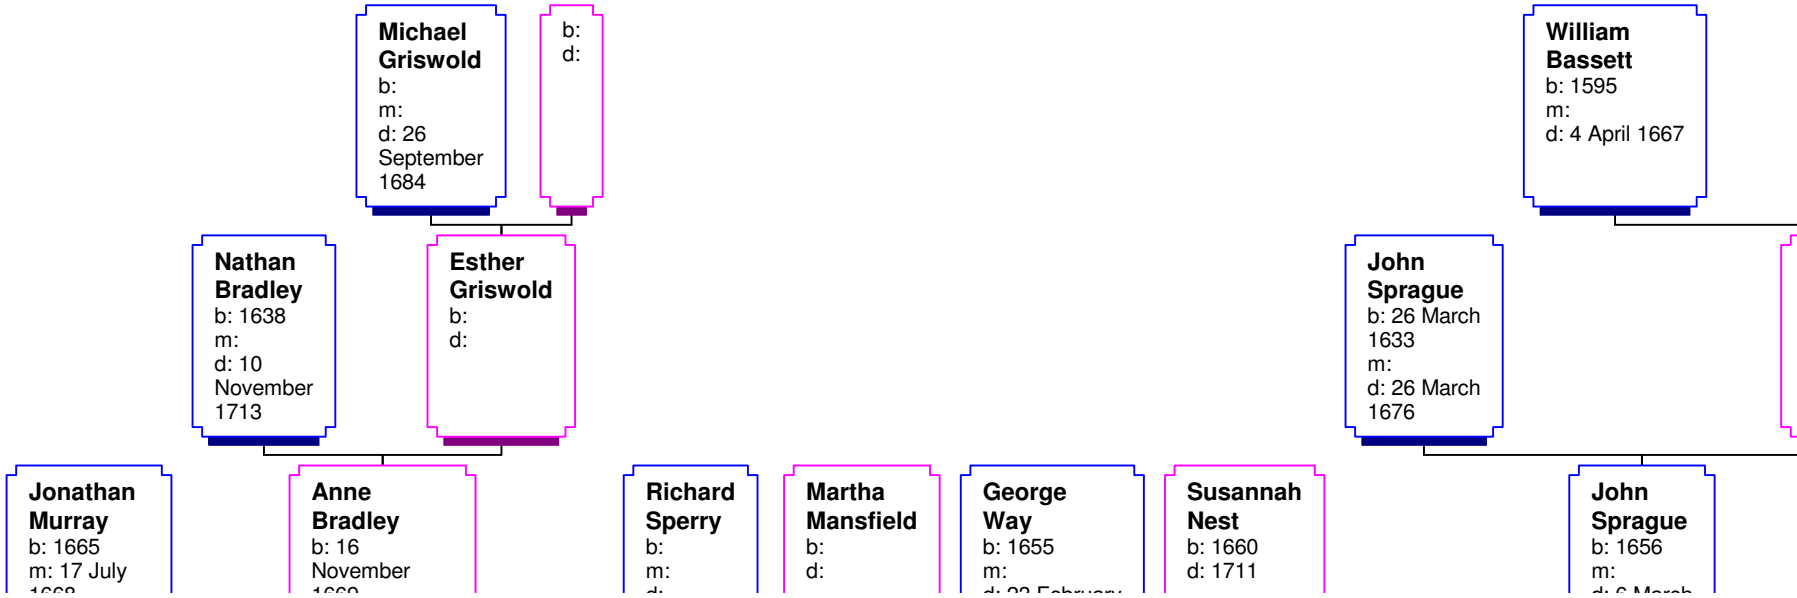

11th Great-Grandparents

10th Great-Grandparents

9th Great-Grandparents

8th Great-Grandparents

7th Great-Grandparents

## Ancestors of Marion

ion Robert Morrison

Thoi  
Tilde  
b: 15  
m:  
d: 6

**Thomas Tilden**  
b: 1551  
m:  
d: 6 June 1617

**Alice Bigge**  
b: 1546  
d: 1593

**Stephen Hucksteppe**  
b: 6 February 1554/55  
m:  
d: 20 June 1633

**Winifred Hatch**  
b: 1552  
d: 6 October 1592

**Nathaniel Tilden**  
b: 28 July 1583  
m: 1605  
d: 25 May 1641

**Lydia H. Huckstepe**  
b: 11 February 1586/87  
d: 1672

**Elizabeth Tilden**  
b: 1603  
d: 1666

**George Way**  
b: 1691  
m:  
d: 16 March 1760

**Jonathan Murray**  
b: 1714  
m: 23 April 1870  
d: 3 March 1764

**Dorcas Way**  
b: 1 July 1717  
d: 24 November 1794

**Isaac Buck**  
b:  
m:  
d:

**Elizabeth Waters**  
b:  
d: