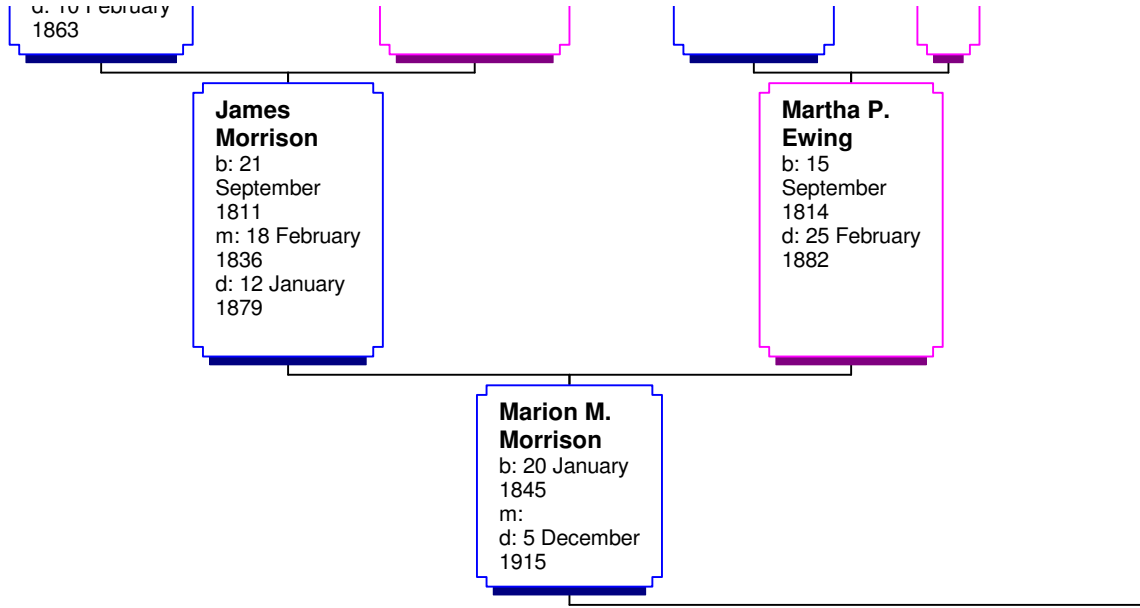

Great-Grandparents

Grandparents

Parents