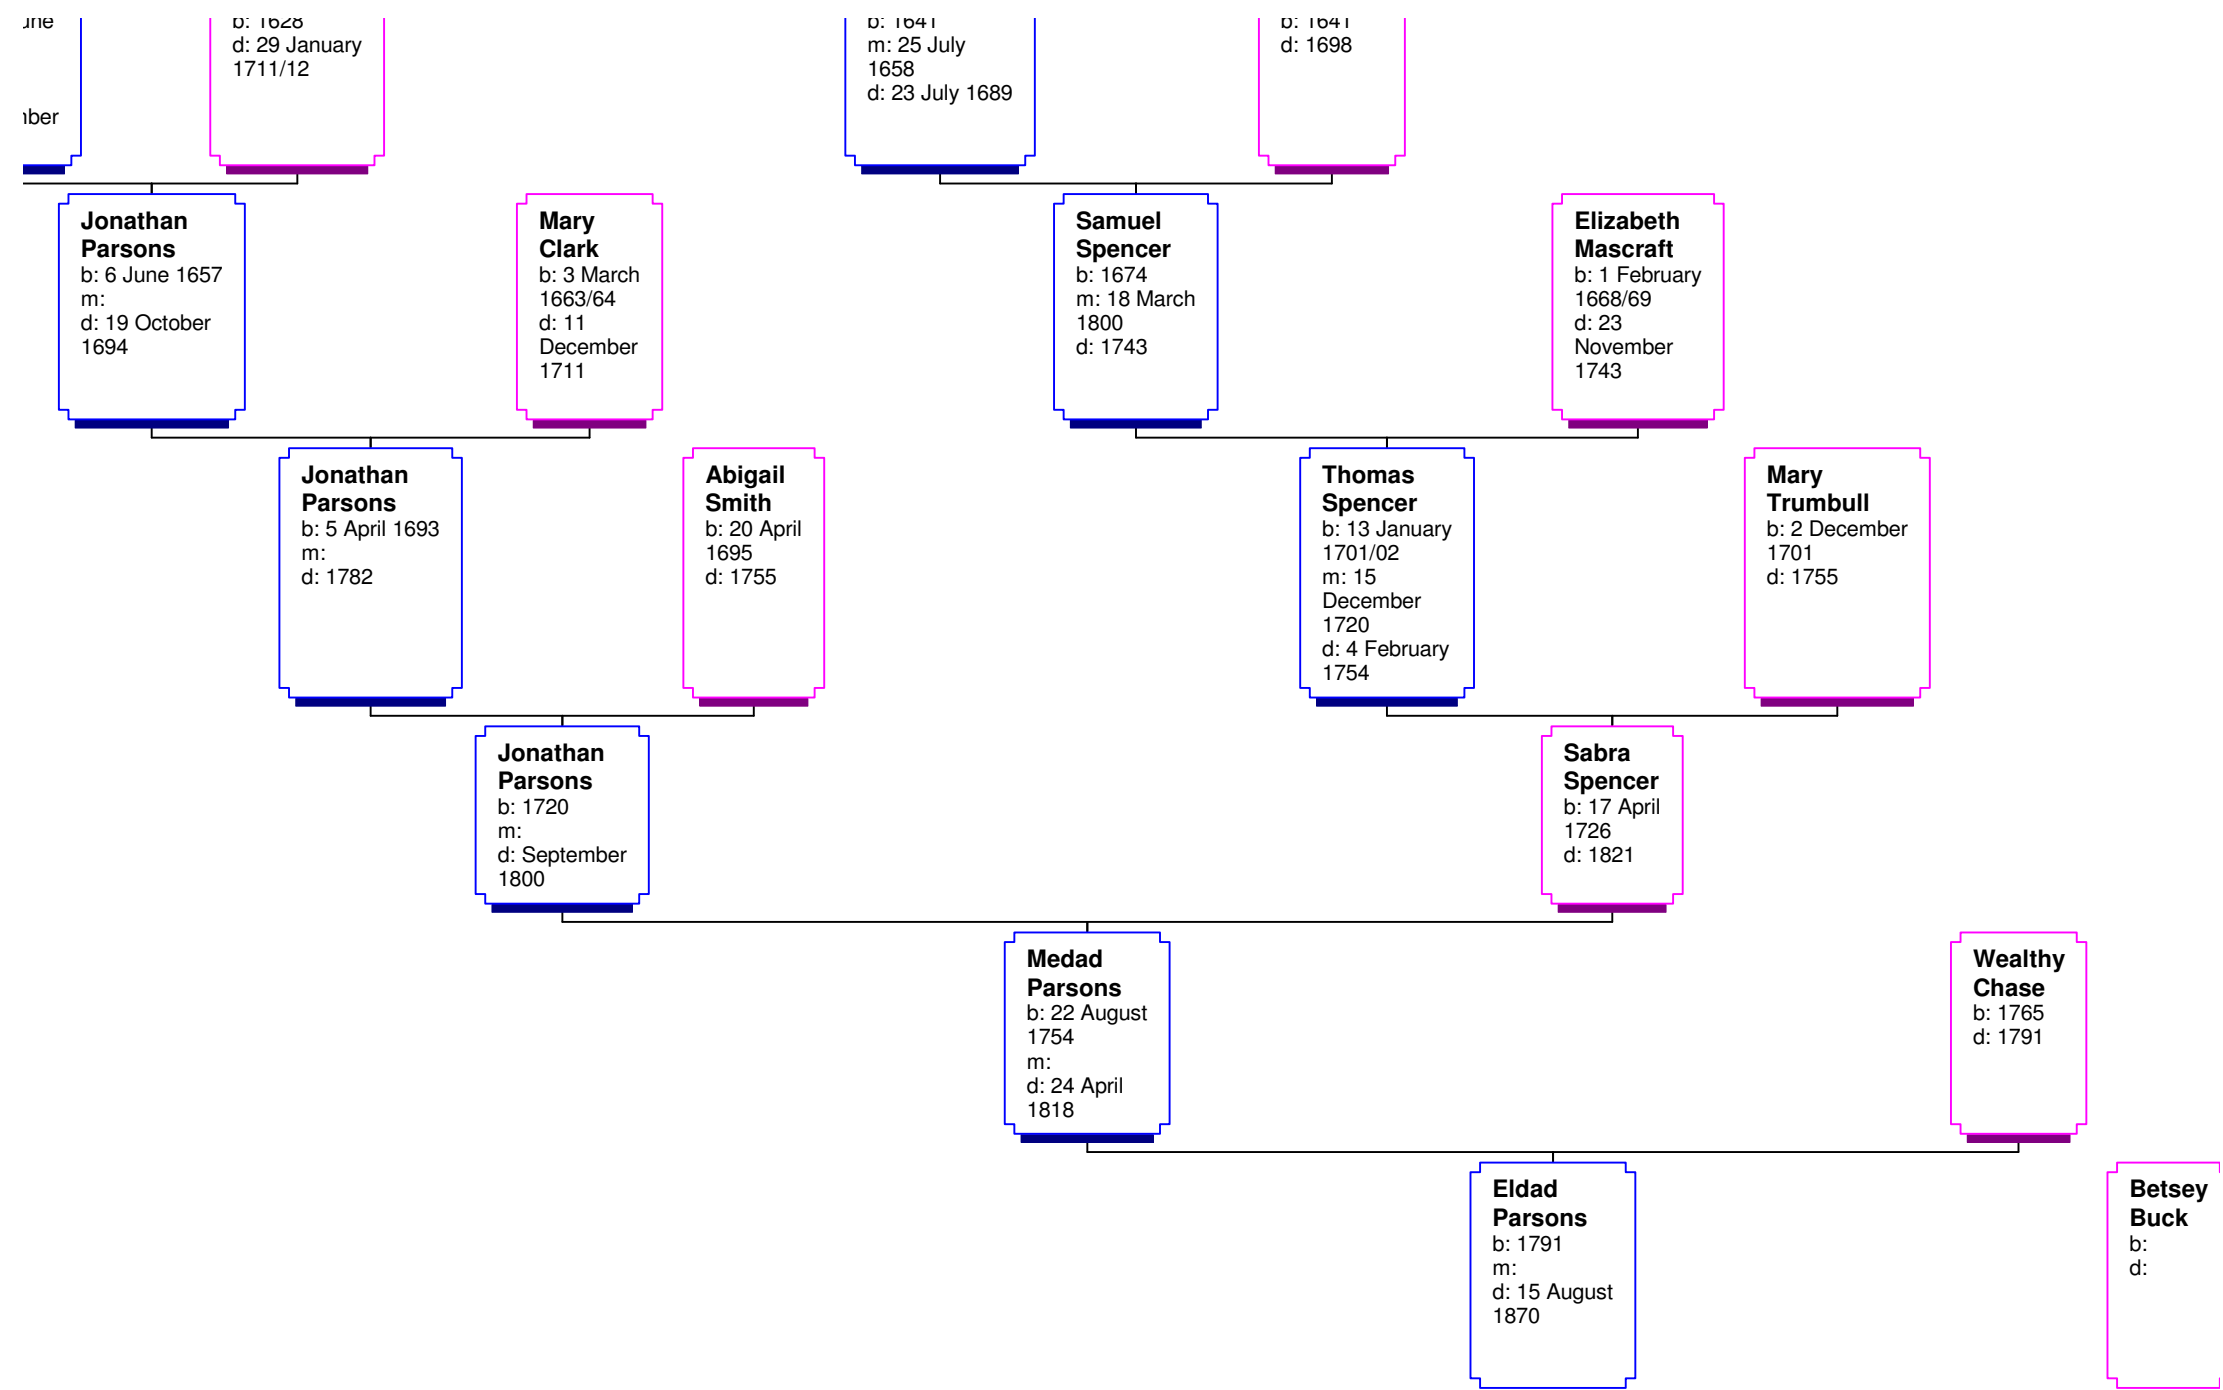

3rd Great-Grandparents

2nd Great-Grandparents

**George L. Moirson**  
b: 1643  
m:  
d: 1713

**Marion Moir**  
b: 1643  
d: 1725

**John Morrison**  
b: 27 August  
1667  
m:  
d: 5 May 1701

b:  
d:

**James Morrison**  
b: 1751  
m:  
d: 14 August  
1821

**Sarah Wilson**  
b:  
d:

**Gavin Mitchell**  
b: 1755  
m:  
d: 3 October  
1820

**Sarah Matthews**  
b: 1751  
d: 10  
December  
1834

**Robert Morrison**  
b: 28  
November  
1782  
m:  
d: 10 February  
1863

**Mary Mitchell**  
b: 1770  
d: 28 July 1813

**James Ewing**  
b: Abt. 1765  
m:  
d:

b:  
d:

**Daniel Murray**  
b: 24 February 1691/92  
m:  
d: 15 September 1716

**Mary Sperry**  
b: 22 June 1690  
m:  
d:

**George Way**  
b: 1691  
m:  
d: 16 March 1760

**Jonathan Murray**  
b: 1714  
m: 23 April 1870  
d: 3 March 1764

**Dorcas Way**  
b: 1 July 1717  
d: 24 November 1794

**Isaac Buck**  
b:  
m:  
d:

**Elizabeth Waters**  
b:  
d: