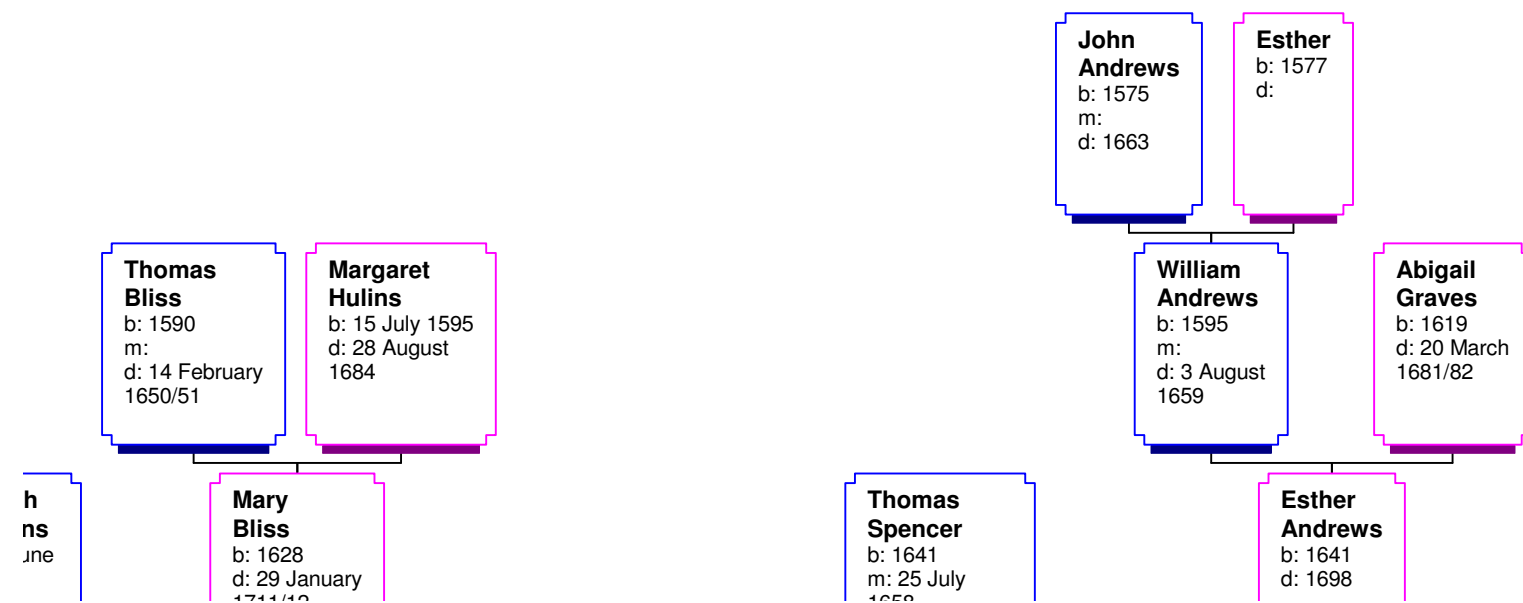

11th Great-Grandparents

10th Great-Grandparents

9th Great-Grandparents

8th Great-Grandparents

7th Great-Grandparents

## Ancestors of Marion

ion Robert Morrison

Thoi  
Tilde  
b: 15  
m:  
d: 6

**Thomas Tilden**  
b: 1551  
m:  
d: 6 June 1617

**Alice Bigge**  
b: 1546  
d: 1593

**Stephen Hucksteppe**  
b: 6 February 1554/55  
m:  
d: 20 June 1633

**Winifred Hatch**  
b: 1552  
d: 6 October 1592

**Nathaniel Tilden**  
b: 28 July 1583  
m: 1605  
d: 25 May 1641

**Lydia H. Huckstepe**  
b: 11 February 1586/87  
d: 1672

**Elizabeth Tilden**  
b: 1603  
d: 1666

**George Way**  
b: 1691  
m:  
d: 16 March 1760

**Jonathan Murray**  
b: 1714  
m: 23 April 1870  
d: 3 March 1764

**Dorcas Way**  
b: 1 July 1717  
d: 24 November 1794

**Isaac Buck**  
b:  
m:  
d:

**Elizabeth Waters**  
b:  
d: